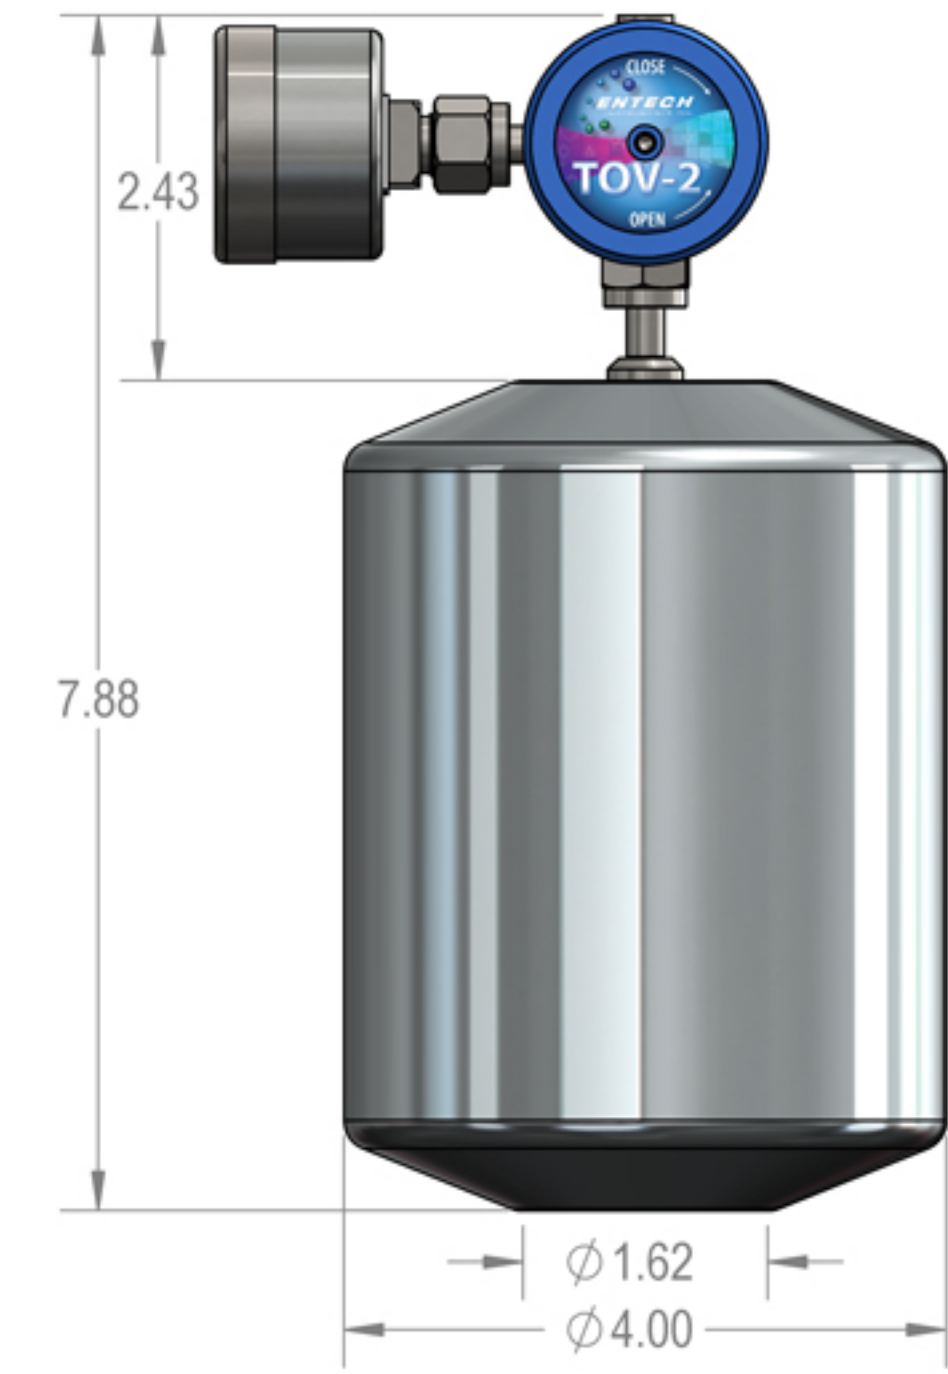

1L
0.802lbs (364g)

1L+QT
0.854lbs (387g)
29-MC1LQT

1L+TOV-2
1.157lbs (525g)
29-MC1LV

1L+TOV-2G
1.370lbs (621g)
29-MC1LVG

1L+TOV-2G
1.370lbs (621g)
29-MC1LVG