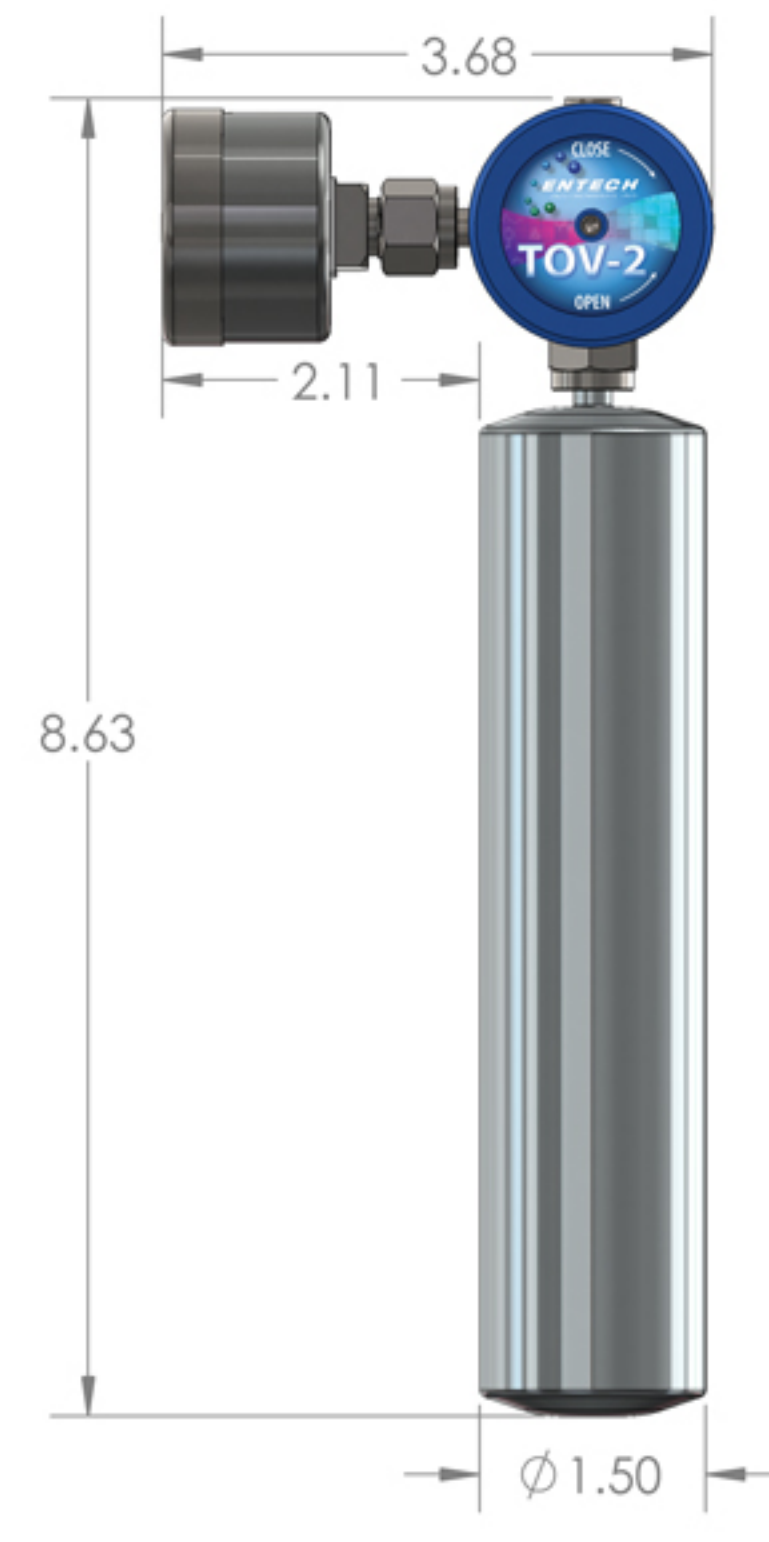

B

A

A

200mL
0.315lbs (143g)

200mL+QT
0.367lbs (166g)
29-MC200QT

200mL+TOV-2
0.670lbs (304g)
29-MC200V

200mL+TOV-2G
0.883lbs (401g)
29-MC200VG

200mL+TOV-2G
0.883lbs (401g)
29-MC200VG