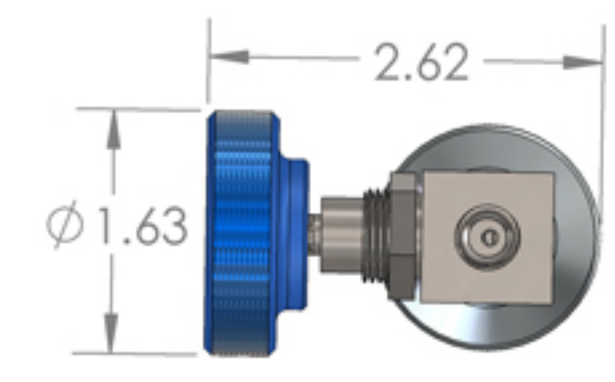

B

A

A

200mL
0.315lbs (143g)

200mL+QT
0.367lbs (166g)
29-MC200QT

200mL+TOV-2
0.670lbs (304g)
29-MC200V

200mL+TOV-2G
0.883lbs (401g)
29-MC200VG

200mL+TOV-2G
0.883lbs (401g)
29-MC200VG