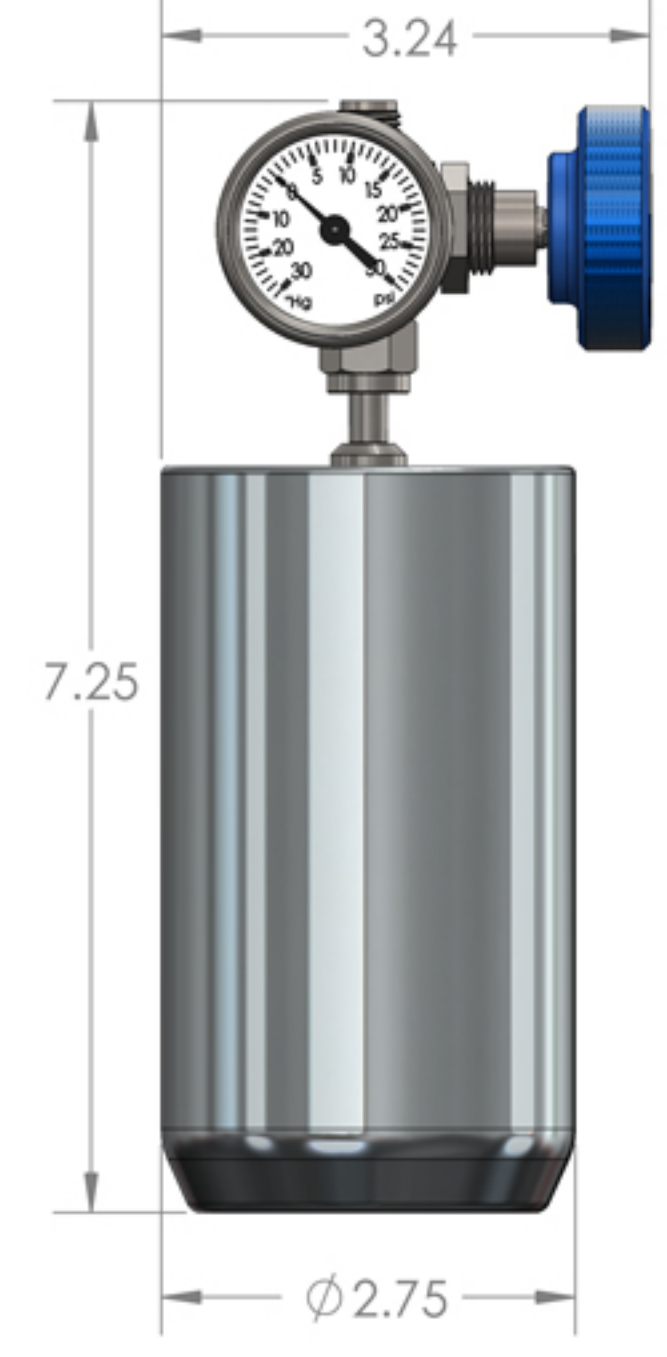

450mL
0.548lbs (249g)

450mL+QT
0.600lbs (272g)
29-MC450QT

450mL+TOV-2
0.903lbs (410g)
29-MC450V

450mL+TOV-2G
1.116lbs (506g)
29-MC450VG

450mL+TOV-2G
1.116lbs (506g)
29-MC450VG