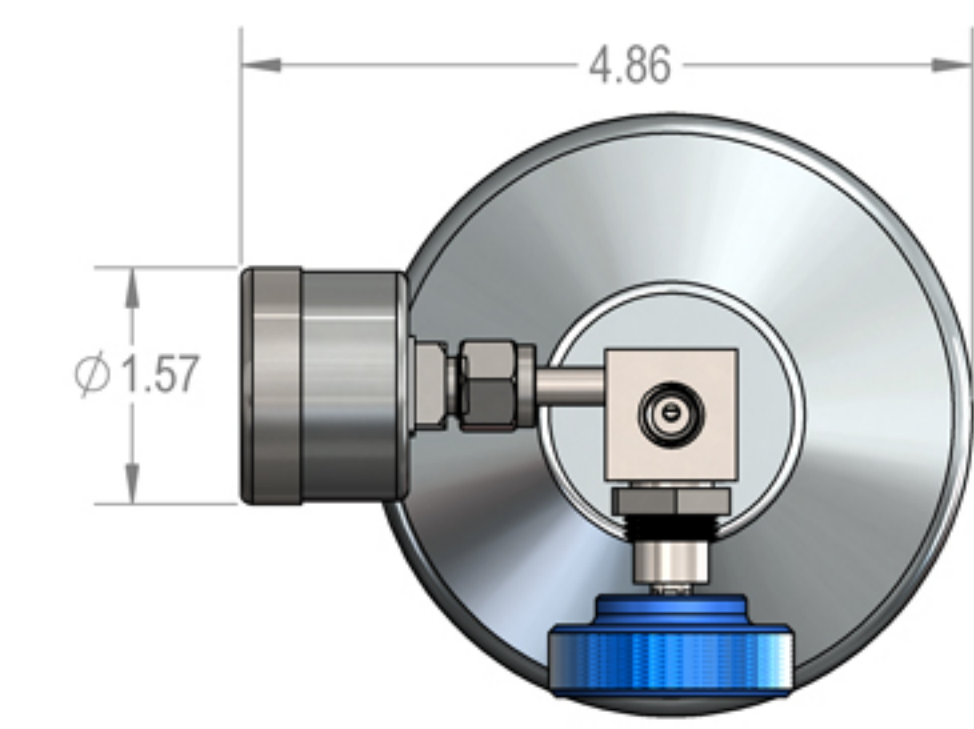

4

3

2

1

B

B

1L
0.802lbs (364g)

1L+QT
0.854lbs (387g)
29-MC1LQT

1L+TOV-2
1.157lbs (525g)
29-MC1LV

1L+TOV-2G
1.370lbs (621g)
29-MC1LVG

1L+TOV-2G
1.370lbs (621g)
29-MC1LVG

A

A

4

3

2

1