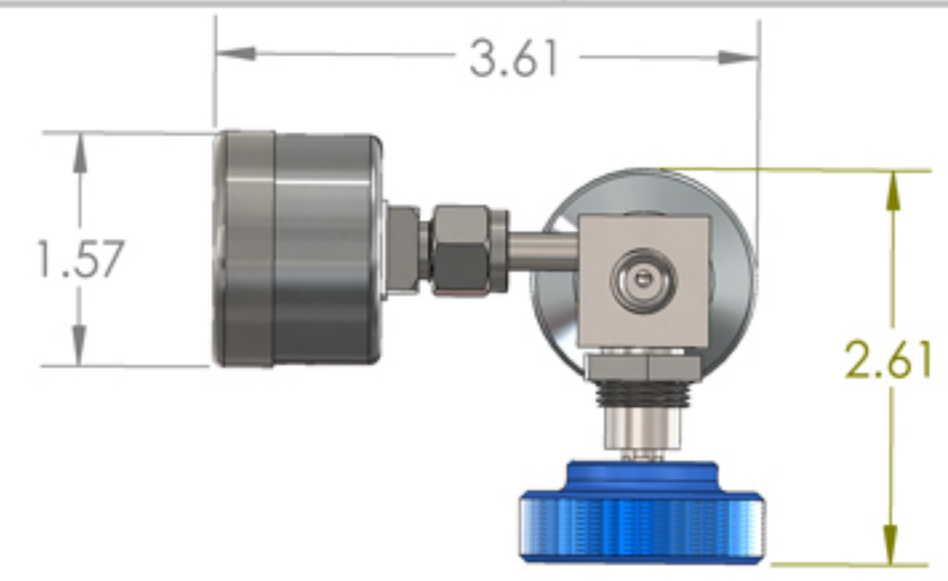

B

A

A

200mL
0.315lbs (143g)

200mL+QT
0.367lbs (166g)
29-MC200QT

200mL+TOV-2
0.670lbs (304g)
29-MC200V

200mL+TOV-2G
0.883lbs (401g)
29-MC200VG

200mL+TOV-2G
0.883lbs (401g)
29-MC200VG